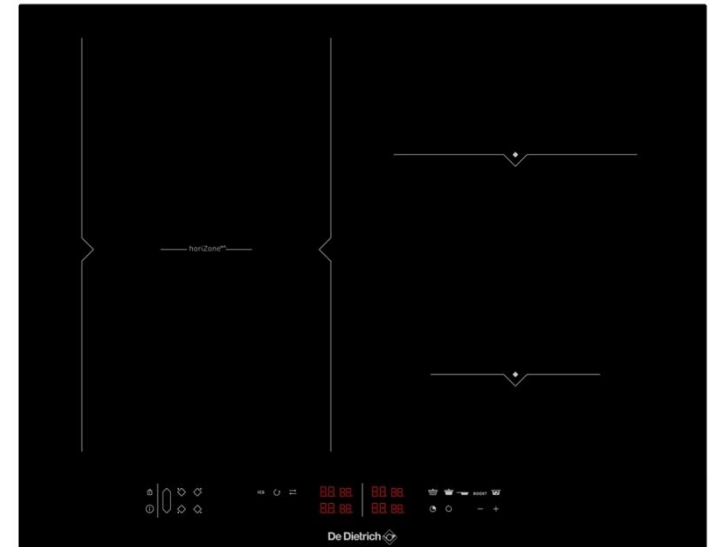

Features

- 20 power levels per zone
- Dedicated locking touch with cleaning function
- 10 safety features
- Can be flush integrated